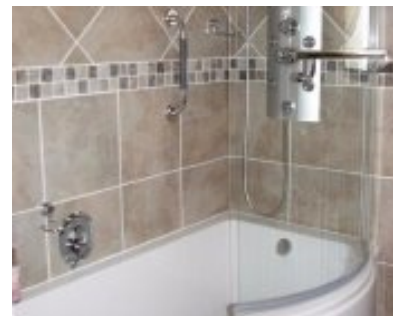

Vacation Accommodation Southern Staying South Africa

Image not found
QR code
<http://qrfree.kaywa.com/?l=1&s=3>

<https://www.southernstaying.co.za/>

Dwarskersbos Self-Catering Accommodation - LYS316771

South Africa » Western Cape » West Coast » Dwarskersbos

Type	Ref. Id	Living Area	Total Area	Price
Holiday Accommodation per Night	Ref - LYS316771	0 sq. m	0 sq. m	875 ZAR/night

Bedrooms	Bathrooms	Floor/floors	Furnished	Listing Date
1	1	—/—	yes	13 March 2017

Description

Dwarskersbos self-catering unit - special place of relaxation

This 68m² apartment is attached to the main house and barely 200m from the beach. Sleeps 4: 1 x King Size Bed, 2 x double bed couches. Our luxury self-catering unit has a bedroom with built in cupboards. In addition, there are 2 sleeper couches that are big enough, (117cm per couch) to accommodate 2 extra guests each. Should you wish to accommodate more than 1 person per couch, you are welcome to do so. Just a reminder that there is one bathroom en suite, and privacy will be affected. The kitchen is fully equipped kitchen and all cleaning materials are supplied. Enjoy spacious dining and seating facilities. The bedroom has built in cupboards and an en-suite with a shower/bath combination with plugs for shaver or hairdryer plug. Bath towels are available. Other facilities includes a roof fan and under carpet heating, large under-roof patio with braai and canvas protection against the weather as well as TV, DVD, Radio and CD. Parking available right at your front door.

Bring your own beach towels and braai wood. Book Now!